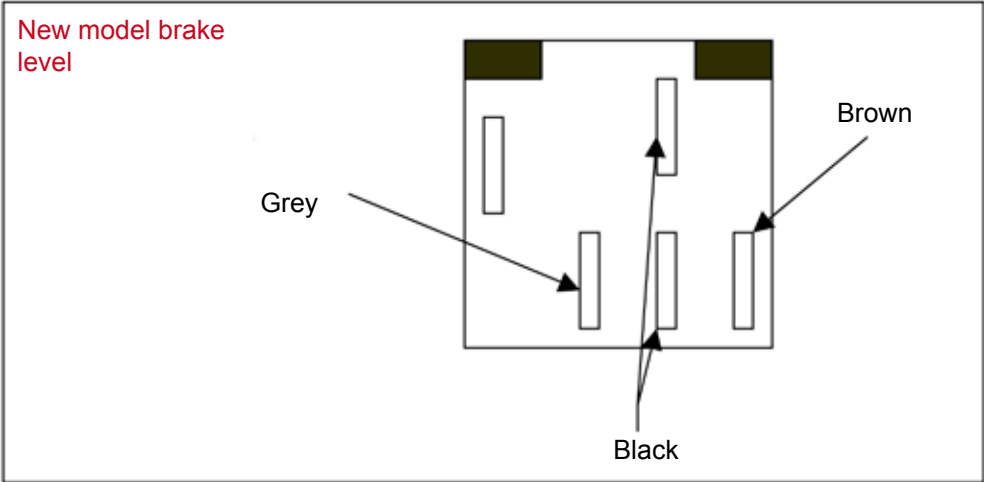

Old model window wiper engine

grey > green
grey/yellow > red