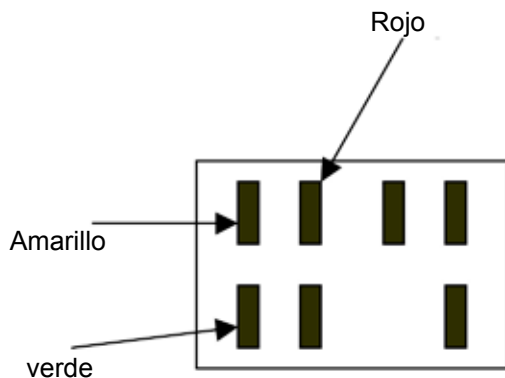

Connection between the front and the rear wiring harness

front wiring harness	rear wiring harness	
Grey	Red	Right and left stop
Green/White	Yellow	Fuel Tank
Jaune/black	White	Left indicator
Green	Blue	Right indicator
Black	Green	Left and Right rear light

Mehari electrical wiring harness connection

Front wiring harness	Front left head lamp
- Yellow	- Yellow
- Red	- Black
- Brown	- Brown
- Green	- Green

Front wiring harness	Front right head lamp
- Yellow/black	- Yellow
- Red	- Red
- Brown	- Brown
- Green/white	- Green

Front wiring harness	Front Left indicator
- Brown	- Yellow
- Yellow/brown	- Black

Front wiring harness	Front Left indicator
- Brown	- Yellow
- Green	- Black

Indicator flasher relay

Light switch

Switch

Window wiper jet : 2 greys

Window wiper : 1 yellow and 1 grey

Warning

Old model window wiper engine

grey > green
grey/yellow > red