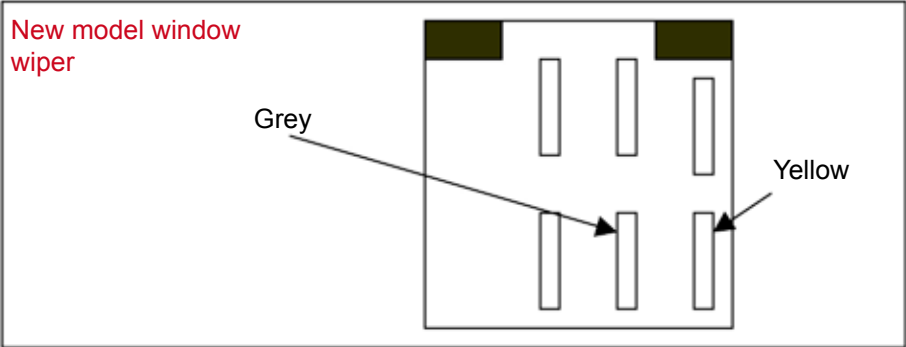

Mehari electrical wiring harness connection

Front wiring harness	Front left head lamp
- Yellow	- Yellow
- Red	- Black
- Brown	- Brown
- Green	- Green

Front wiring harness	Front right head lamp
- Yellow/black	- Yellow
- Red	- Red
- Brown	- Brown
- Green/white	- Green

Front wiring harness	Front Left indicator
- Brown	- Yellow
- Yellow/brown	- Black

Front wiring harness	Front Left indicator
- Brown	- Yellow
- Green	- Black

Indicator flasher relay

Light switch

Switch

Window wiper jet : 2 greys

Window wiper : 1 yellow and 1 grey

Warning

Old model window wiper engine

grey > green
grey/yellow > red