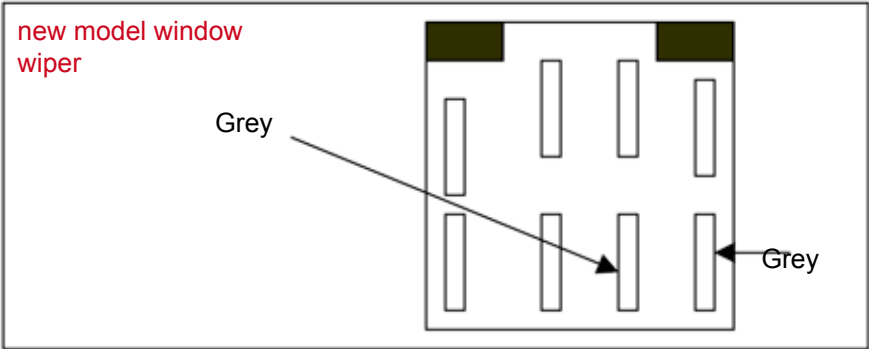

Mehari electrical wiring harness connection

Front wiring harness	Front left head lamp
- Yellow	- Yellow
- Red	- Black
- Brown	- Brown
- Green	- Green

Front wiring harness	Front right head lamp
- Yellow/black	- Yellow
- Red	- Red
- Brown	- Brown
- Green/white	- Green

Front wiring harness	Front Left indicator
- Brown	- Yellow
- Yellow/brown	- Black

Front wiring harness	Front Left indicator
- Brown	- Yellow
- Green	- Black

Indicator flasher relay

Light switch

Switch

Window wiper jet : 2 greys

Window wiper : 1 yellow and 1 grey

Warning

Old model window wiper engine

grey > green
grey/yellow > red