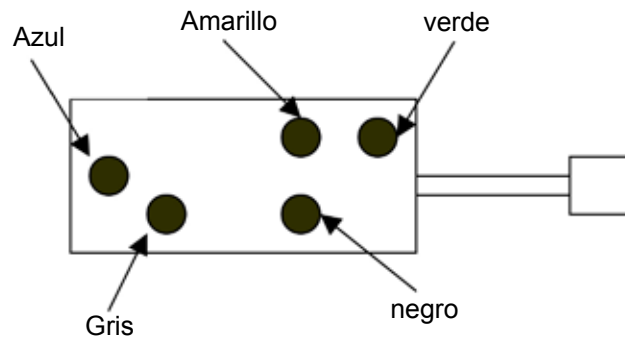

Connection between the front and the rear wiring harness

front wiring harness	rear wiring harness	
Grey	Red	Right and left stop
Green/White	Yellow	Fuel Tank
Jaune/black	White	Left indicator
Green	Blue	Right indicator
Black	Green	Left and Right rear light

Mehari electrical wiring harness connection

Front wiring harness	Front left head lamp
- Yellow	- Yellow
- Red	- Black
- Brown	- Brown
- Green	- Green

Front wiring harness	Front right head lamp
- Yellow/black	- Yellow
- Red	- Red
- Brown	- Brown
- Green/white	- Green

Front wiring harness	Front Left indicator
- Brown	- Yellow
- Yellow/brown	- Black

Front wiring harness	Front Left indicator
- Brown	- Yellow
- Green	- Black

Indicator flasher relay

Light switch

Switch

Window wiper jet : 2 greys

Window wiper : 1 yellow and 1 grey

Warning

Old model window wiper engine

grey > green
grey/yellow > red