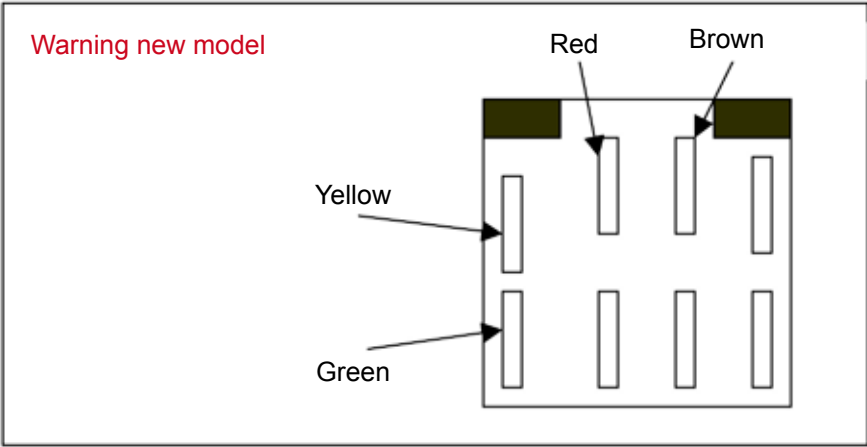

Mehari electrical wiring harness connection

Front wiring harness	Front left head lamp
- Yellow	- Yellow
- Red	- Black
- Brown	- Brown
- Green	- Green

Front wiring harness	Front right head lamp
- Yellow/black	- Yellow
- Red	- Red
- Brown	- Brown
- Green/white	- Green

Front wiring harness	Front Left indicator
- Brown	- Yellow
- Yellow/brown	- Black

Front wiring harness	Front Left indicator
- Brown	- Yellow
- Green	- Black

Indicator flasher relay

Light switch

Switch

Window wiper jet : 2 greys

Window wiper : 1 yellow and 1 grey

Warning

Old model window wiper engine

grey > green
grey/yellow > red