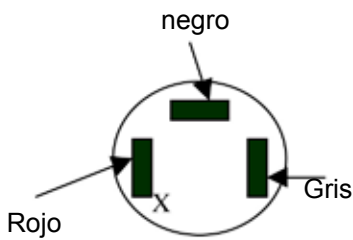

Connection between the front and the rear wiring harness

front wiring harness	rear wiring harness	
Grey	Red	Right and left stop
Green/White	Yellow	Fuel Tank
Jaune/black	White	Left indicator
Green	Blue	Right indicator
Black	Green	Left and Right rear light

Mehari electrical wiring harness connection

Front wiring harness	Front left head lamp
- Yellow	- Yellow
- Red	- Black
- Brown	- Brown
- Green	- Green

Front wiring harness	Front right head lamp
- Yellow/black	- Yellow
- Red	- Red
- Brown	- Brown
- Green/white	- Green

Front wiring harness	Front Left indicator
- Brown	- Yellow
- Yellow/brown	- Black

Front wiring harness	Front Left indicator
- Brown	- Yellow
- Green	- Black

Indicator flasher relay

Light switch

Switch

Window wiper jet : 2 greys

Window wiper : 1 yellow and 1 grey

Warning

Old model window wiper engine

grey > green
grey/yellow > red